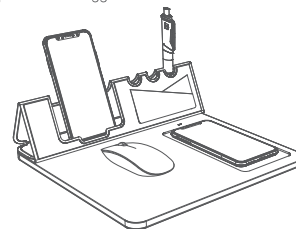

尺寸：65X90mm
材质：128铜板纸

Foldable Wireless Charger Mouse Pad

Please read the instructions before using the product

Parameter specification

Model	ED37Pro
Input voltage/current	5V/2.0A, 9V/2.0A, 12V/1.5A
Output Power	5W/7.5W/10W/15W
Charging frequency	110-148 KHz
Transmission Distance	≤5mm
Efficiency:	≥75%
Product size	L272*W265*H11mm

Indicating status and protection function

1. LED blue light: Standby
2. LED green light: Charging
3. Blue light flashing: Mobile phone location in deviation or over temperature protection or trigger FOD

Installation

1. Plug the power adapter into the socket.
2. USB side connects the power adapter, USB-C Interface connects the wireless charging pad.
3. Put the mobile phone which supports wireless charging function on the launch plate correctly. Indicator light changes to green from blue if it starts to charge. The light will be blue if you remove the mobile phone, which means the wireless charging pad enters in a standby mode.