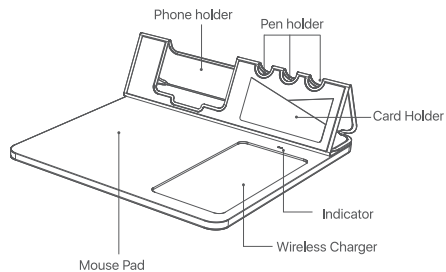

尺寸：65X90mm
材质：128铜板纸

Foldable Wireless Charger Mouse Pad

Please read the instructions before using the product

Parameter specification

Model	ED37Pro
Input voltage/current	5V/2.0A, 9V/2.0A, 12V/1.5A
Output Power	5W/7.5W/10W/15W
Charging frequency	110-148 KHz
Transmission Distance	≤5mm
Efficiency:	≥75%
Product size	L272*W265*H11mm

Indicating status and protection function

1. LED blue light: Standby
2. LED green light: Charging
3. Blue light flashing: Mobile phone location in deviation or over temperature protection or trigger FOD

Installation

1. Plug the power adapter into the socket.
2. USB side connects the power adapter, USB-C Interface connects the wireless charging pad.
3. Put the mobile phone which supports wireless charging function on the launch plate correctly. Indicator light changes to green from blue if it starts to charge. The light will be blue if you remove the mobile phone, which means the wireless charging pad enters in a standby mode.